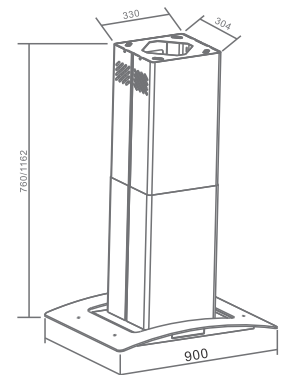

CROWN SL / 90 cm

CROWN SL / 90 cm

SSS H 8
baffle filter with oil cup
2 speed push button
Air flow: 1050±60 m³/ hr