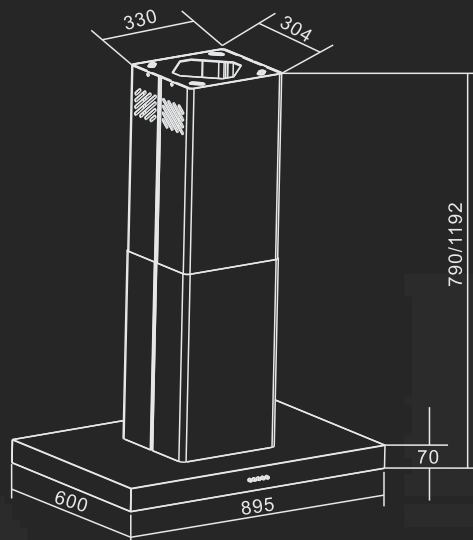

T 60 / 60 cm

T 60 / 60 cm

With / Without Auto Clean
SSS 102 D 60 T
Baffle filter/ Tempered glass
3 speed touch switch
Air flow: 1000m³/hr