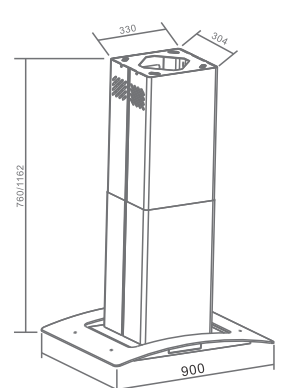

2 speed  
push button

4\*2.0 W  
LED LAMP

SUCTION POWER  
1050±60 m<sup>3</sup>/hr

PLASTIC BLOWER

OPTIONAL SIZE

**FIGO XL / 90 cm Silver & Black**

**FIGO XL / 90 cm**  
With / Without Auto Clean  
SSS H21 BT  
2 pc baffle filter  
3 speed touch switch  
Air flow: 1050±60 m<sup>3</sup>/hr