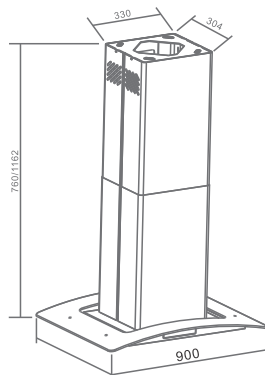

2 speed  
push button

4\*2.0 W  
LED LAMP

SUCTION POWER  
1050±60 m<sup>3</sup>/hr

PLASTIC BLOWER

OPTIONAL SIZE

**FIGO XL / 90 cm Silver & Black**

**FIGO XL / 90 cm**  
With / Without Auto Clean  
SSS H21 BT  
2 pc baffle filter  
3 speed touch switch  
Air flow: 1050±60 m<sup>3</sup>/hr