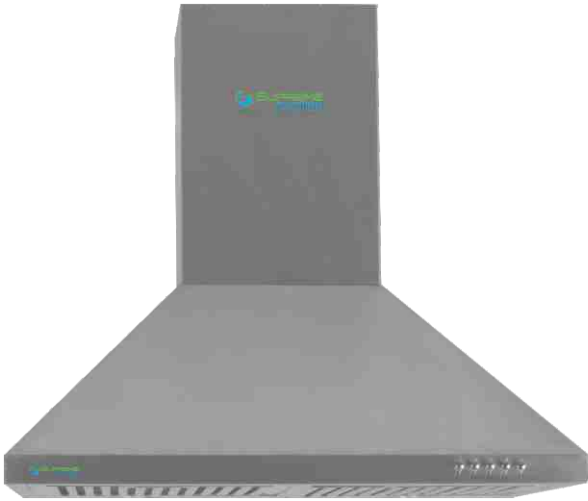

GRAND 2 / 60 cm

GRAND 2 60 CM
SSS- TA60
2PC Buffle filter
3 speed push button
Air flow:1250m³ 60m³/ hr

GRAND XL / 90 cm

GRAND XL 90 CM
SSS- TA90
3PC Buffle filter
3 speed push button
Air flow:1250m³ 60m³/hr