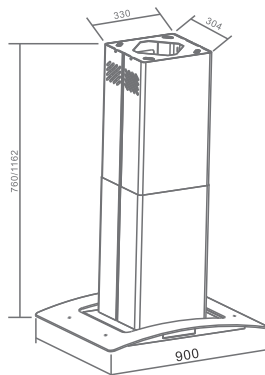

LAVA / 60 cm

LAVA / 60 cm

With / With out Auto clean
SSS H 15 B2 - 60 cm
1 baffle filter with oil cup inside
3 speed touch button
Air flow: 1050±60 m³/ hr